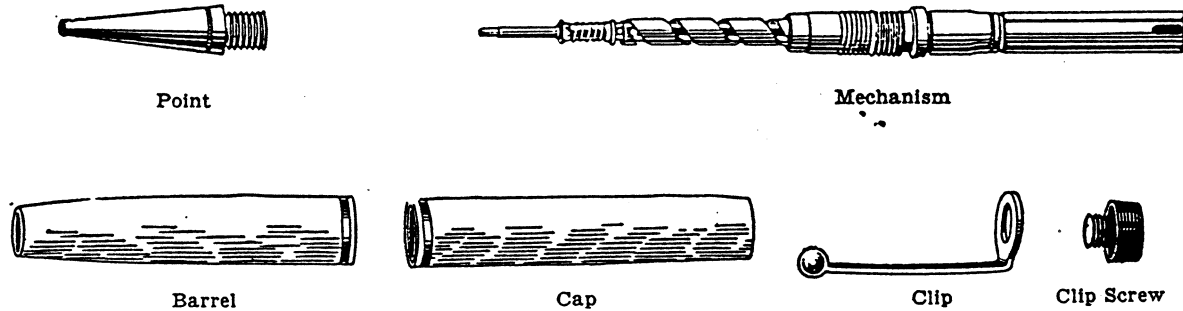

Parts For Parker Rotary Pencils

List Price	$6.00 Imperial Major Vacumatic	$5.00 Imperial Debutante Vacumatic	$5.00 Sr. Maxima & Maxima Vacumatic	$4.00 Major & Debutante Vacumatic	$3.75 Standard & Slender Vacumatic	$3.75 Junior & Sub-Deb Vacumatic	$4.25 Duofold Senior
Point	.40	.40	.40	.40	.40	.40	.80
Barrel	1.20	.80	1.20	.80	.80	.70	.90
Mechanism	1.30	1.30	1.30	1.00	1.00	1.00	1.50
Cap Assembly	3.65	3.40	2.15	2.05	1.65	1.55	1.25
(Cap, Clip, Clip Screw)							
Cap	3.00	2.75	1.50	1.40	1.00	.90	.90
Clip	.60	.60	.60	.60	.60	.60	.30
Clip Screw	.05	.05	.05	.05	.05	.05	.05

List Price	$3.75 Duofold Junior	$3.25 Duofold Lady	$1.50 Duofold Foothill	$1.50 DeLuxe Challenger	$1.25 Parkette DeLuxe	$1.00 Parkette Zephyr	$.75 Parkette
Point	.70	.60	.25	.25	.15	.15	.15
Barrel	.80	.70	.40	.40	.40	.30	.30
Mechanism	1.30	1.10	.75	.60	.30	.30	.30
Cap Assembly	1.15	1.05	1.95	.80		.55	
(Cap, Clip, Clip Screw)							
Cap	.80	.70	1.60	.40	.70	.40	.50
Clip	.30	.30	.30	.30		.10	
Clip Screw	.05	.05	.05	.05		.05